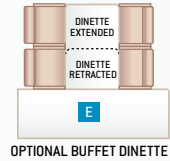

STANDARD COLLECTION

OPTIONAL STUDIO COLLECTION