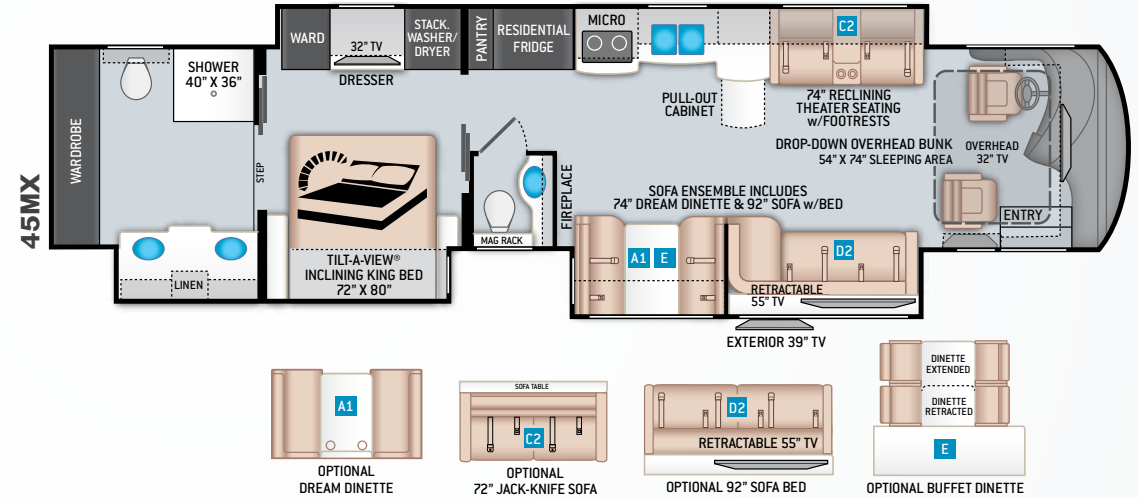

STANDARD COLLECTION

OPTIONAL STUDIO COLLECTION