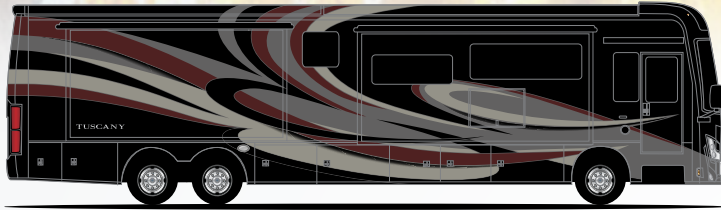

TUSCANY®

CHALET

KINGSTON

OCEAN DRIVE

SHADOW MOUNTAIN

WATERFRONT

STANDARD COLLECTION

OPTIONAL STUDIO COLLECTION

Featured Highlights

CONSTRUCTION & EXTERIOR

- Freightliner® XC-R Raised Rail Chassis with Atlas Foundation™
- Side Radiator Cooling Package
- Cummins® ISL 8.9L Engine with 450HP & 1,250 lb.-ft. Torque
- In-Block 1,000-watt Engine Heater
- 6-Speed Allison MH-3000 Automatic Transmission
- ZF® Independent Front Suspension
- Full Air Front Disc & Rear Drum Anti-Lock Brakes
- Exhaust Brake (40RT)
- Three-Stage Jacobs® Brake (45MX)
- Air-Ride™ Suspension
- Sachs® Shock Absorbers
- 150-gallon Fuel Tank with Dual Fills
- Driver Side DEF Tank Fill (40RT)
- Dual DEF Tank Fill (45MX)
- One-Piece Fiberglass Front & Rear Caps
- One-Piece Tinted Windshield
- Molded Fiberglass Roof
- Full-Body Paint Package with Gel-Coat Sidewalls with Invisible Front Mask Paint Protection
- Full Width Stainless Steel Stone Guard with Tuscany® Emblem
- Automatic Leveling Jacks with Touchpad Controls
- Lighted Storage Compartments
- Basement Pass-Through Storage with Easy Slide Storage Tray
- Vacu-Bond Laminated Roof, Walls & Floors with Block Foam Insulation
- Dual Roof Mounted Power Patio Awnings with Integrated LED Lighting
- Power Entry Door Awning with Integrated LED Lighting & Dead Bolt Lock
- Slideout Room Topper Awnings with Aluminum Covers
- Frameless Dual Pane Windows