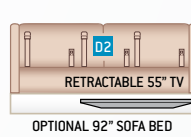

STANDARD COLLECTION

OPTIONAL STUDIO COLLECTION