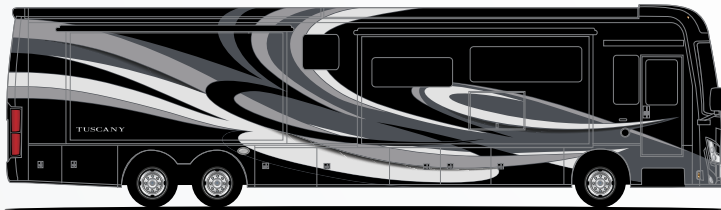

TUSCANY®

CHALET

KINGSTON

OCEAN DRIVE

SHADOW MOUNTAIN

WATERFRONT

STANDARD COLLECTION

OPTIONAL STUDIO COLLECTION

Featured Highlights

CONSTRUCTION & EXTERIOR

- Freightliner® XC-R Raised Rail Chassis with Atlas Foundation™
- Side Radiator Cooling Package
- Cummins® ISL 8.9L Engine with 450HP & 1,250 lb.-ft. Torque
- In-Block 1,000-watt Engine Heater
- 6-Speed Allison MH-3000 Automatic Transmission
- ZF® Independent Front Suspension
- Full Air Front Disc & Rear Drum Anti-Lock Brakes
- Exhaust Brake (40RT)
- Three-Stage Jacobs® Brake (45MX)
- Air-Ride™ Suspension
- Sachs® Shock Absorbers
- 150-gallon Fuel Tank with Dual Fills
- Driver Side DEF Tank Fill (40RT)
- Dual DEF Tank Fill (45MX)
- One-Piece Fiberglass Front & Rear Caps
- One-Piece Tinted Windshield
- Molded Fiberglass Roof
- Full-Body Paint Package with Gel-Coat Sidewalls with Invisible Front Mask Paint Protection
- Full Width Stainless Steel Stone Guard with Tuscany® Emblem
- Automatic Leveling Jacks with Touchpad Controls
- Lighted Storage Compartments
- Basement Pass-Through Storage with Easy Slide Storage Tray
- Vacu-Bond Laminated Roof, Walls & Floors with Block Foam Insulation
- Dual Roof Mounted Power Patio Awnings with Integrated LED Lighting
- Power Entry Door Awning with Integrated LED Lighting & Dead Bolt Lock
- Slideout Room Topper Awnings with Aluminum Covers
- Frameless Dual Pane Windows