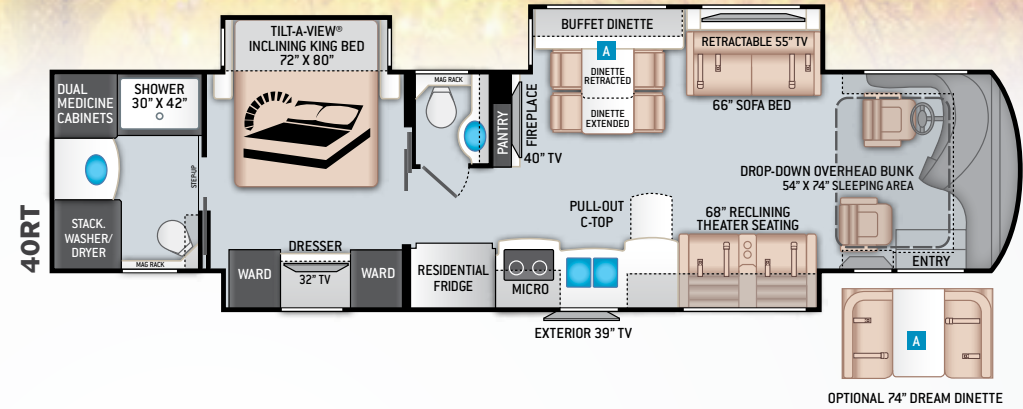

STANDARD COLLECTION

OPTIONAL STUDIO COLLECTION