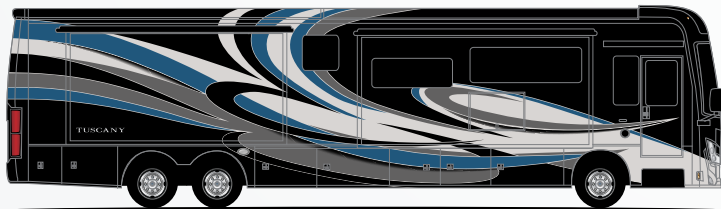

TUSCANY®

CHALET

KINGSTON

OCEAN DRIVE

SHADOW MOUNTAIN

WATERFRONT

STANDARD COLLECTION

OPTIONAL STUDIO COLLECTION

Featured Highlights

CONSTRUCTION & EXTERIOR

- Freightliner® XC-R Raised Rail Chassis with Atlas Foundation™
- Side Radiator Cooling Package
- Cummins® ISL 8.9L Engine with 450HP & 1,250 lb.-ft. Torque
- In-Block 1,000-watt Engine Heater
- 6-Speed Allison MH-3000 Automatic Transmission
- ZF® Independent Front Suspension
- Full Air Front Disc & Rear Drum Anti-Lock Brakes
- Exhaust Brake (40RT)
- Three-Stage Jacobs® Brake (45MX)
- Air-Ride™ Suspension
- Sachs® Shock Absorbers
- 150-gallon Fuel Tank with Dual Fills
- Driver Side DEF Tank Fill (40RT)
- Dual DEF Tank Fill (45MX)
- One-Piece Fiberglass Front & Rear Caps
- One-Piece Tinted Windshield
- Molded Fiberglass Roof
- Full-Body Paint Package with Gel-Coat Sidewalls with Invisible Front Mask Paint Protection
- Full Width Stainless Steel Stone Guard with Tuscany® Emblem
- Automatic Leveling Jacks with Touchpad Controls
- Lighted Storage Compartments
- Basement Pass-Through Storage with Easy Slide Storage Tray
- Vacu-Bond Laminated Roof, Walls & Floors with Block Foam Insulation
- Dual Roof Mounted Power Patio Awnings with Integrated LED Lighting
- Power Entry Door Awning with Integrated LED Lighting & Dead Bolt Lock
- Slideout Room Topper Awnings with Aluminum Covers
- Frameless Dual Pane Windows