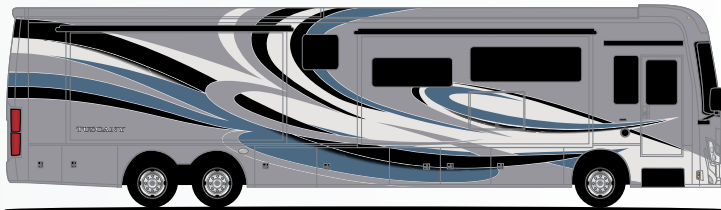

TUSCANY®

CHALET

KINGSTON

OCEAN DRIVE

SHADOW MOUNTAIN

WATERFRONT

STANDARD COLLECTION

OPTIONAL STUDIO COLLECTION

- Patio Light on Road Side & Curbside
- 10,000-lb. Trailer Hitch with 7-pin Round Connector (40RT)
- 15,000-lb. Trailer Hitch with 7-pin Round Connector (45MX)

AUTOMOTIVE & COCKPIT

- 15" Touchscreen AM/FM Dash Radio with Bluetooth®, Garmin® RV GPS Navigation, Back-Up Monitor and SiriusXM® Ready
- Chrome Heated/Power Mirrors with Integrated Side Cameras
- Push Button Start
- Reclining/Swivel Power Adjustable Captain's Chairs with Lumbar Support (Passenger Seat has Electric Footrest)
- Driver & Passenger Overhead Storage Cabinetry
- VIP Tilt/Telescoping Smart Wheel
- Adjustable Brake & Accelerator Pedals
- Cruise Control
- Dash Fans
- Emergency Engine Start Switch
- Air Horns
- Fog Lights
- Power Solar & Privacy Shades on Windshield
- Manual Solar & Privacy Shades on Side Windows
- Drink Holders
- Map Light
- Keyless Entry System & Compartment Door Locks
- Solid Surface Entry Steps & Electric Step Cover
- 315/80R 22.5" (Front) & 295/80R 22.5" (Rear) Michelin Radial Tires with Aluminum Wheels (45MX)
- 295/80R 22.5" Michelin® Radial Tires with Aluminum Wheels
- Power Drop-Down Hide-Away Overhead Bunk with Cotton Cloud™ Mattress